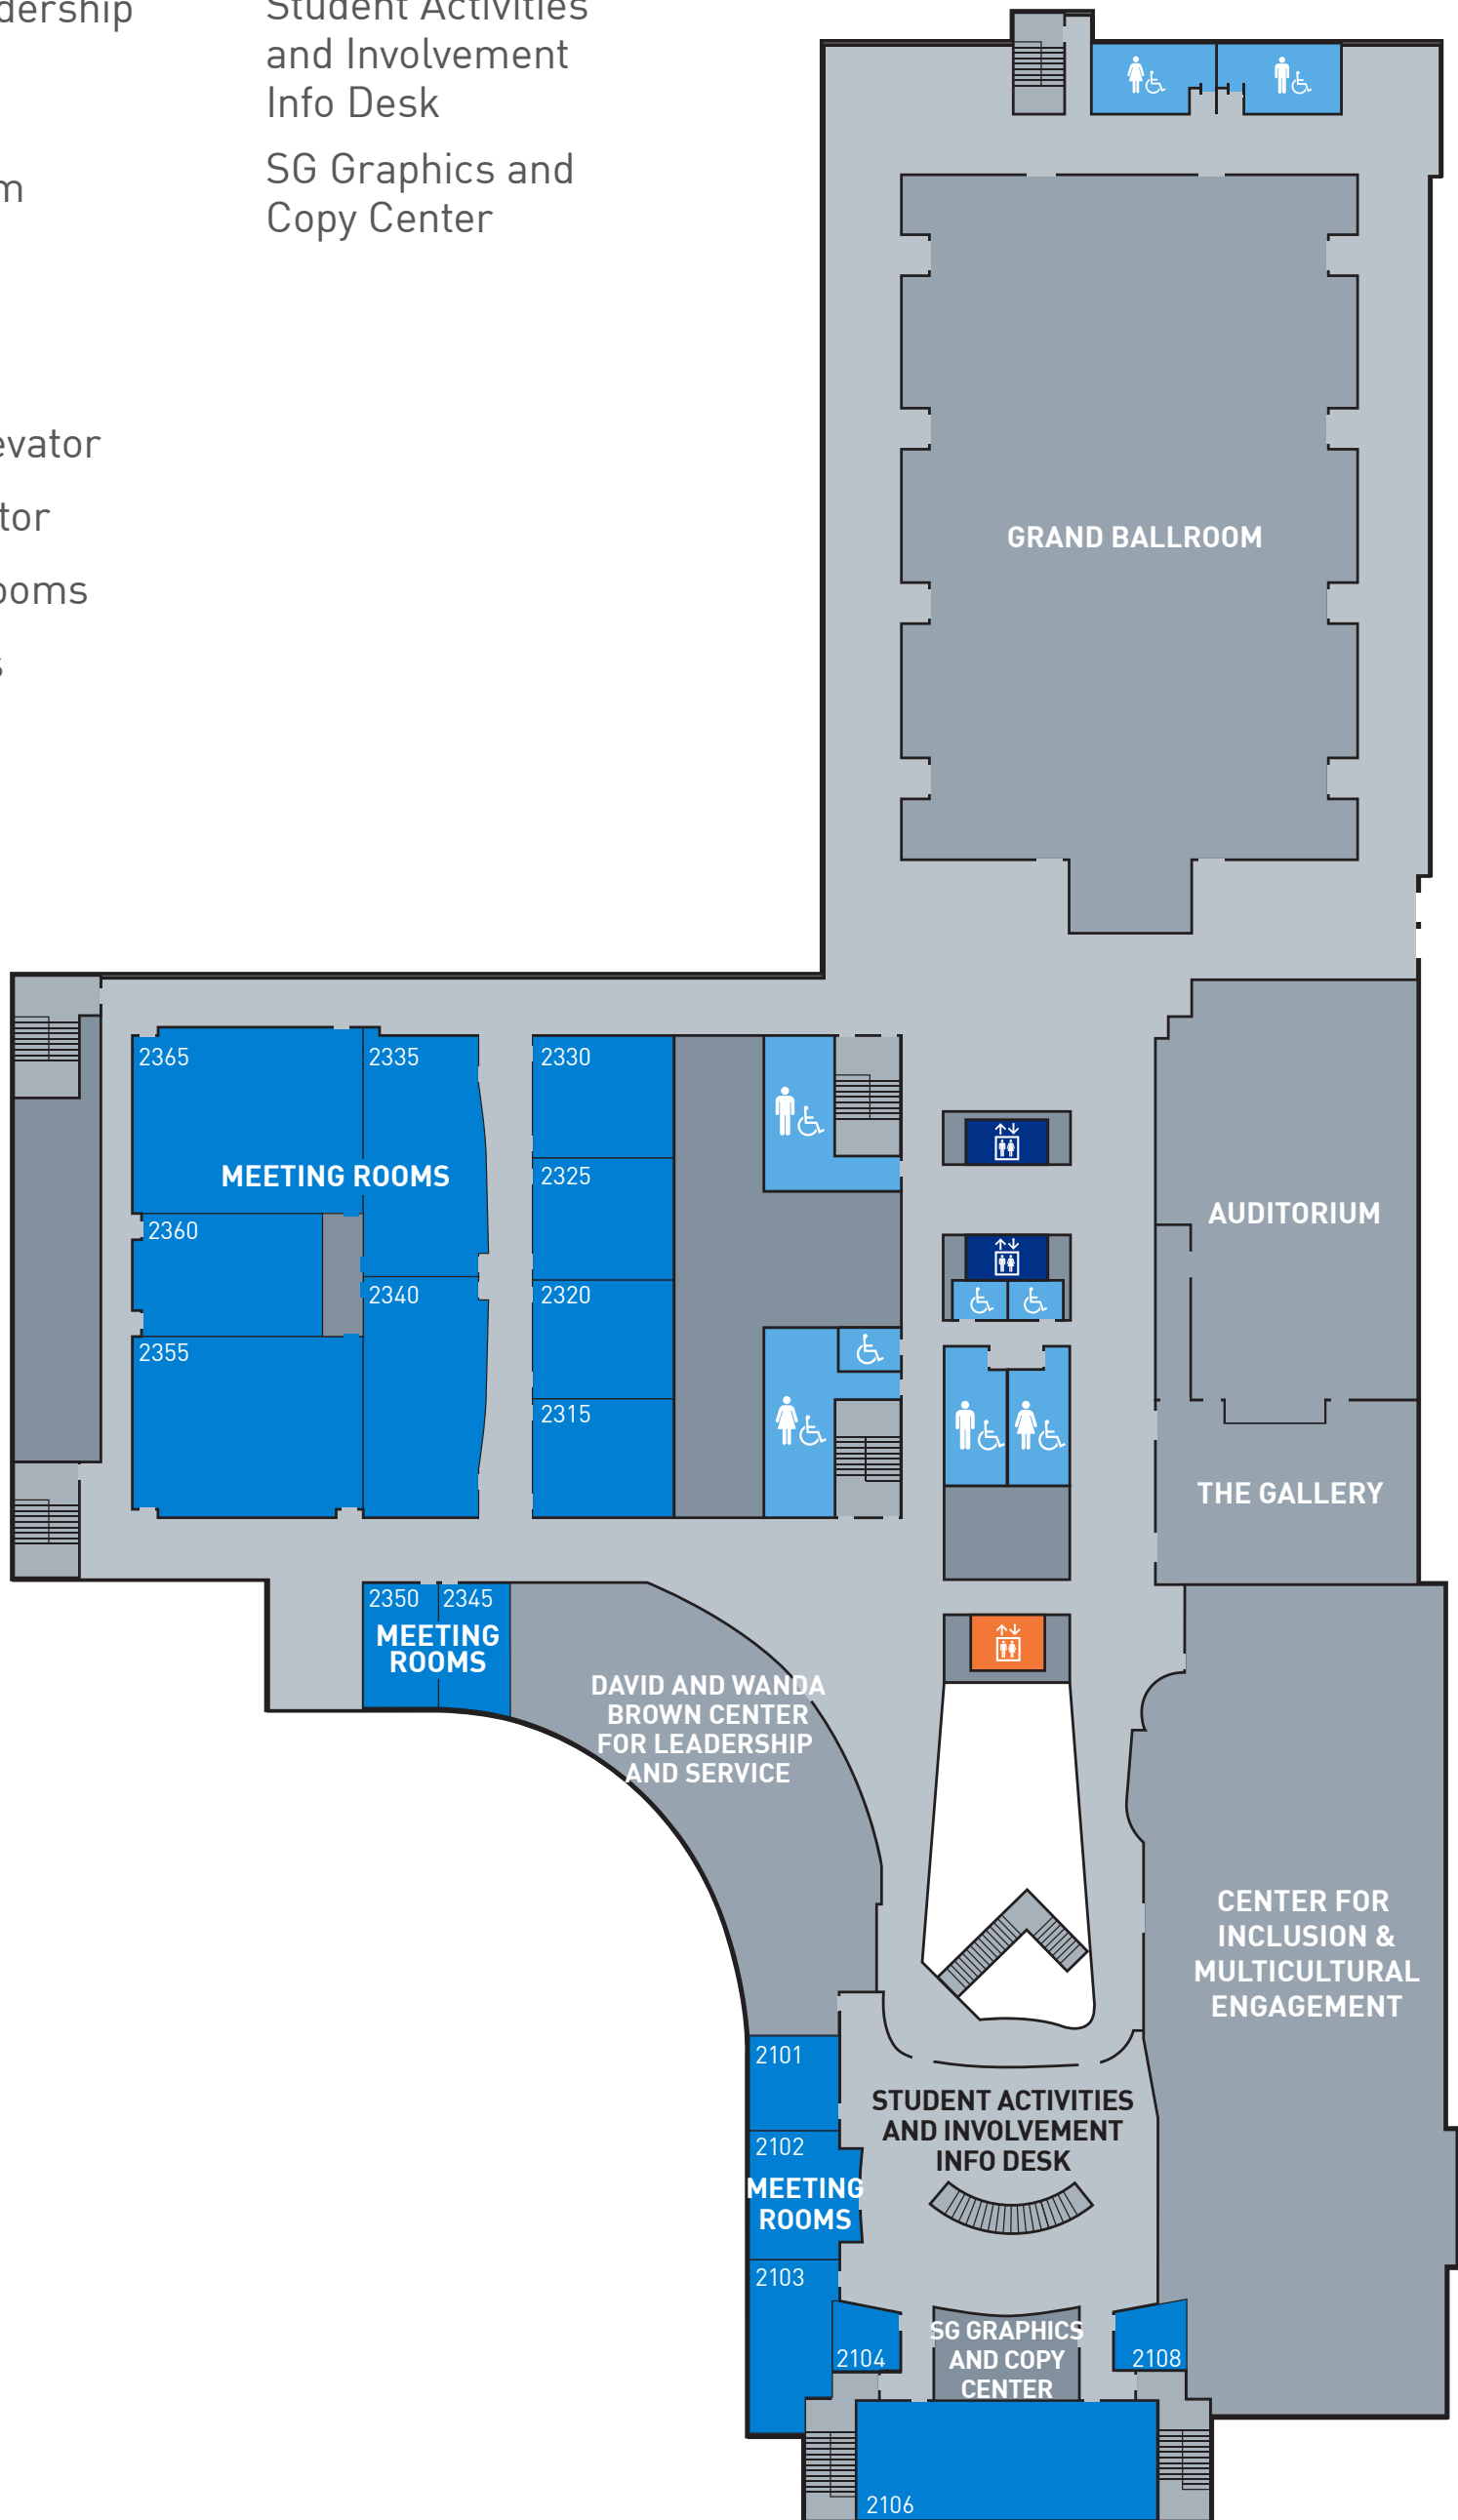

GROUND LEVEL

Barbershop
Career Connections
Center
Game Room
Hotel Reception
Meeting Rooms
G310-G330
Orange & Brew

Senate Chamber
SG Bike Repair
UFPD Community
Service
USPS Mailbox
Wells Fargo

- Orange Elevator
- Blue Elevator
- Meeting Rooms
- Restrooms

- Orange Elevator
- Blue Elevator
- Meeting Rooms
- Restrooms

LEVEL 2

Auditorium
 Center for Inclusion and Multicultural Engagement
 David and Wanda Brown Center for Leadership and Service
 The Gallery
 Grand Ballroom

Meeting Rooms 2101-2108
 Meeting Rooms 2315-2365
 Student Activities and Involvement Info Desk
 SG Graphics and Copy Center

- Orange Elevator
- Blue Elevator
- Meeting Rooms
- Restrooms

LEVEL 3

Meeting Rooms
3305-3320

Reflection Room

Rion Ballroom

Sorority and Fraternity Life

Student Activities and Involvement

Student Government

Student Government Finance

Student Legal Services

- Orange Elevator
- Blue Elevator
- Meeting Rooms
- Restrooms