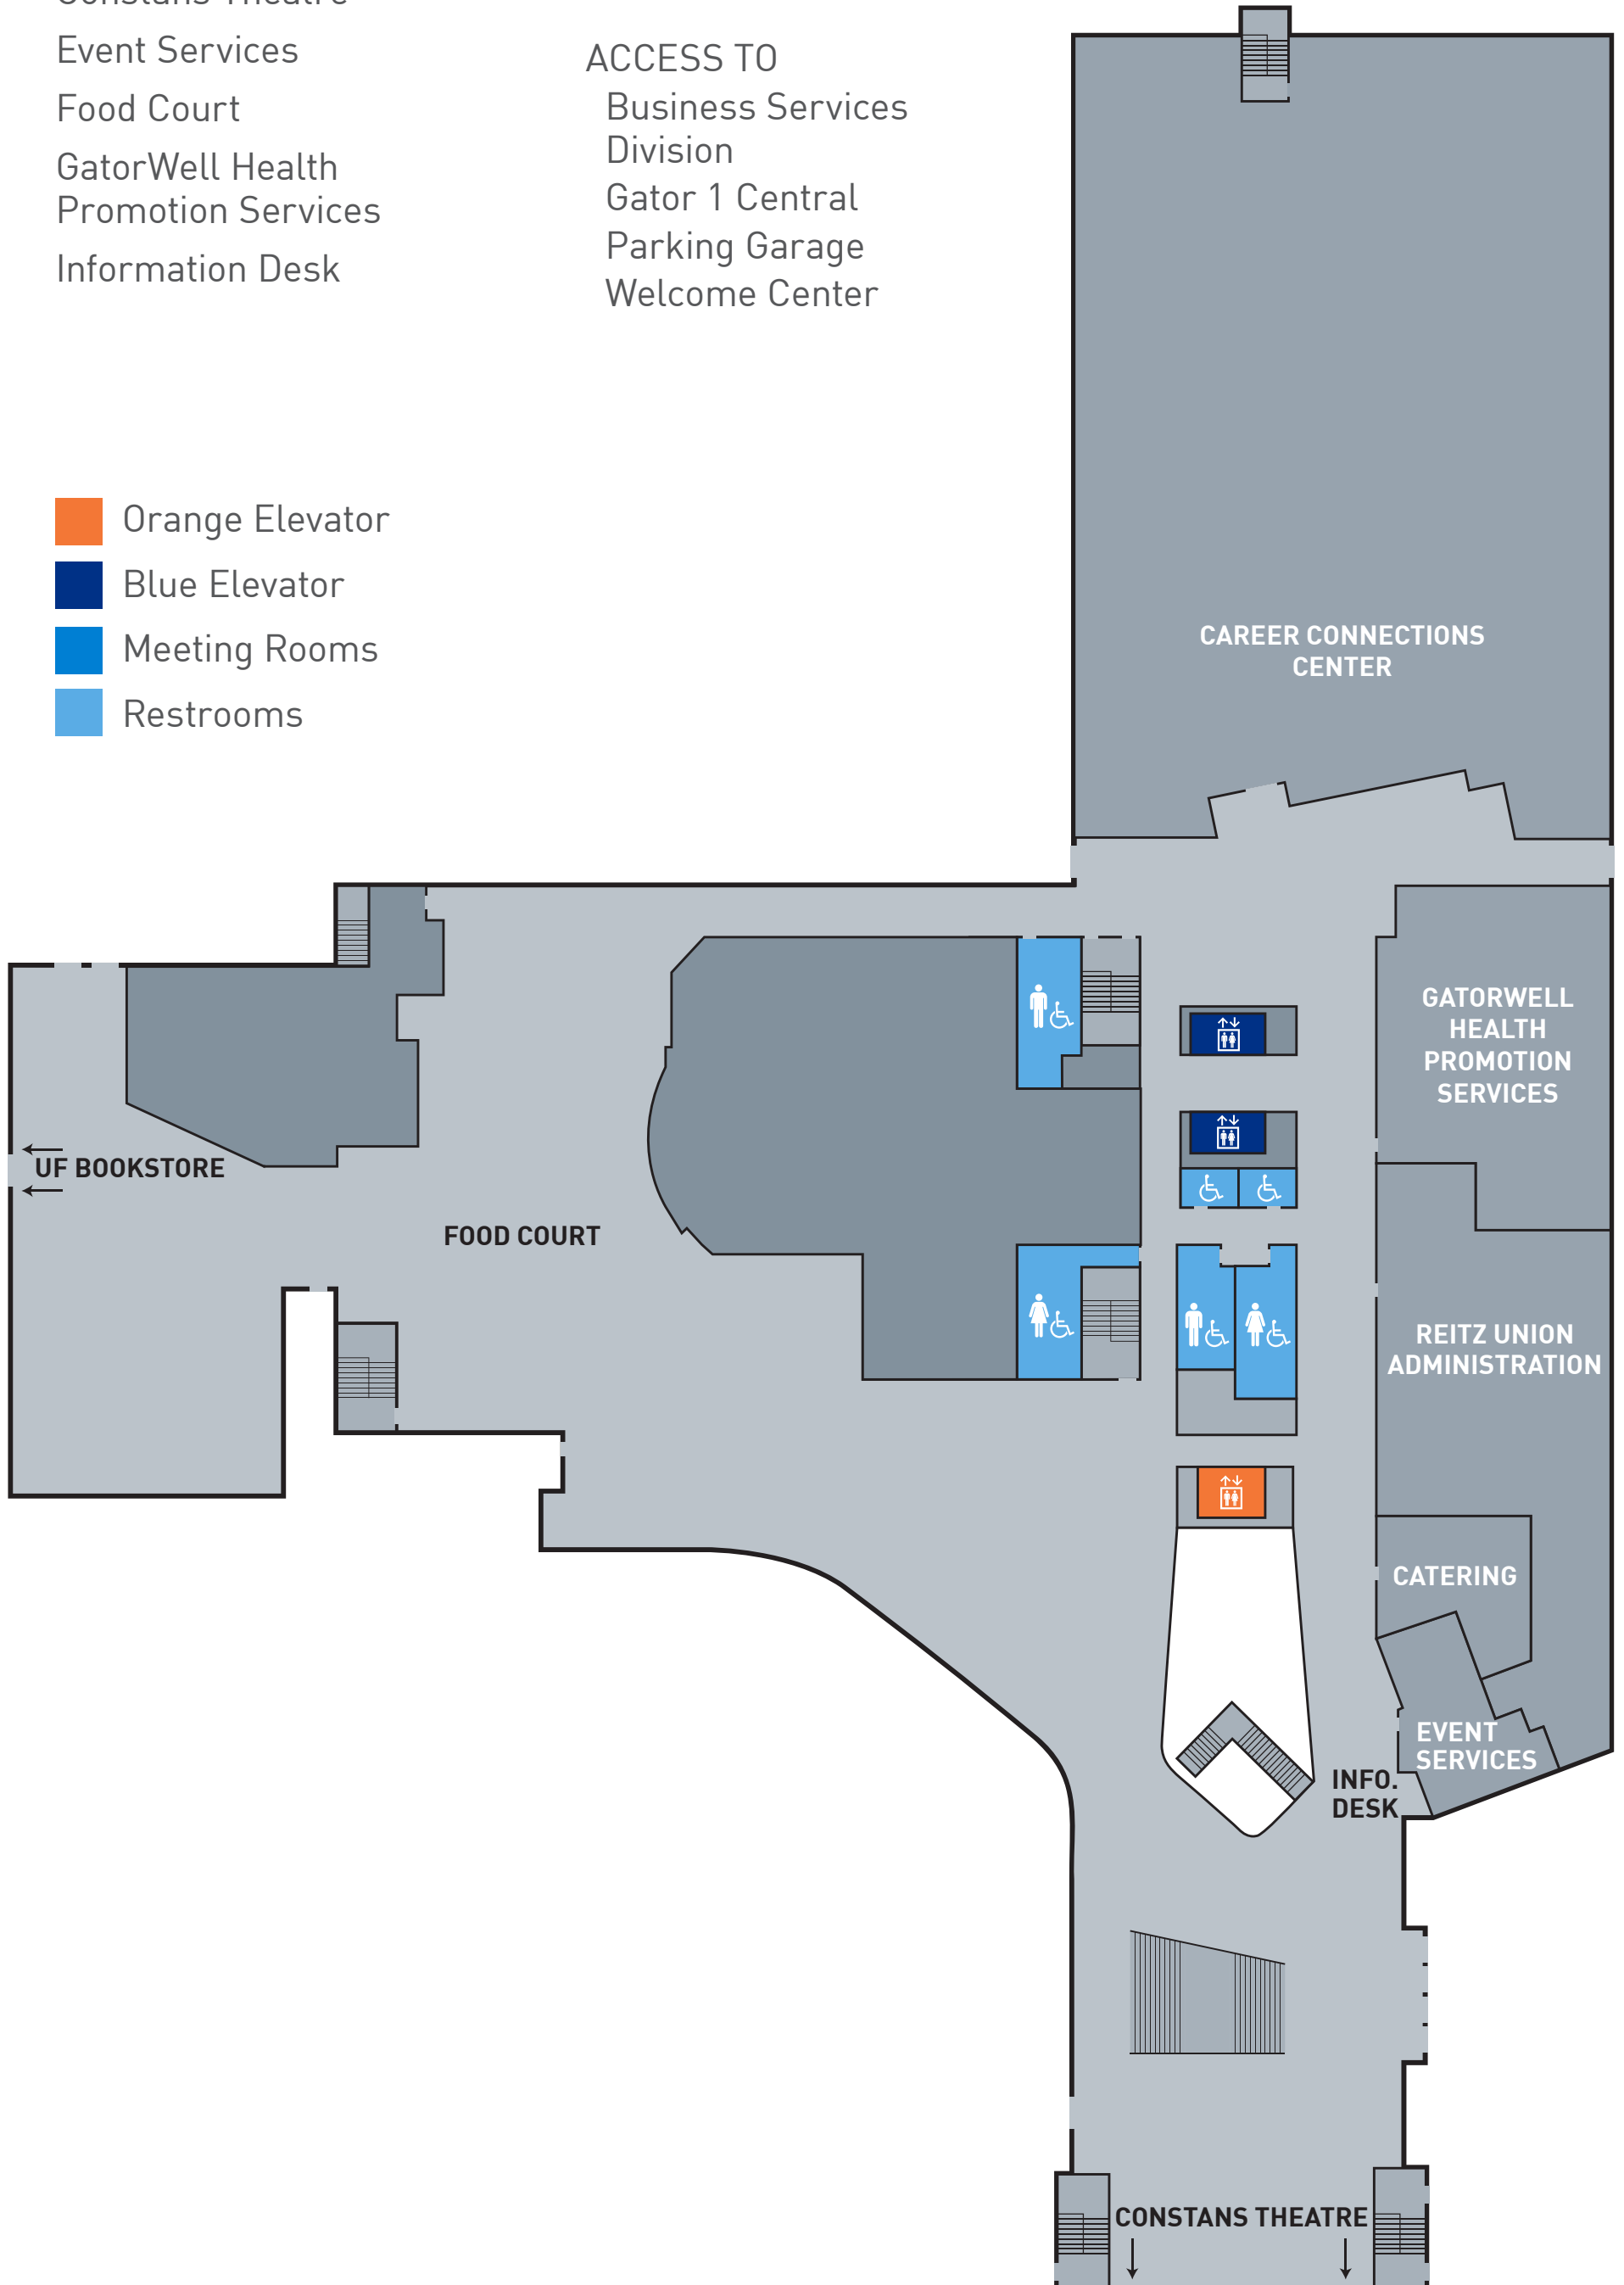

GROUND LEVEL

Barbershop
Career Connections
Center
Game Room
Hotel Reception
Meeting Rooms
G310-G330
Orange & Brew

Senate Chamber
SG Bike Repair
UFPD Community
Service
USPS Mailbox
Wells Fargo

- Orange Elevator
- Blue Elevator
- Meeting Rooms
- Restrooms

LEVEL 1

Career Connections Center
 Catering
 Constans Theatre
 Event Services
 Food Court
 GatorWell Health
 Promotion Services
 Information Desk

Reitz Union
 Administration
 UF Bookstore

ACCESS TO
 Business Services
 Division
 Gator 1 Central
 Parking Garage
 Welcome Center

- Orange Elevator
- Blue Elevator
- Meeting Rooms
- Restrooms

LEVEL 2

Auditorium
 Center for Inclusion and Multicultural Engagement
 David and Wanda Brown Center for Leadership and Service
 The Gallery
 Grand Ballroom

Reflection Room

Rion Ballroom

Sorority and Fraternity Life

Student Activities and Involvement

Student Government

Student Government Finance

Student Legal Services

- Orange Elevator
- Blue Elevator
- Meeting Rooms
- Restrooms