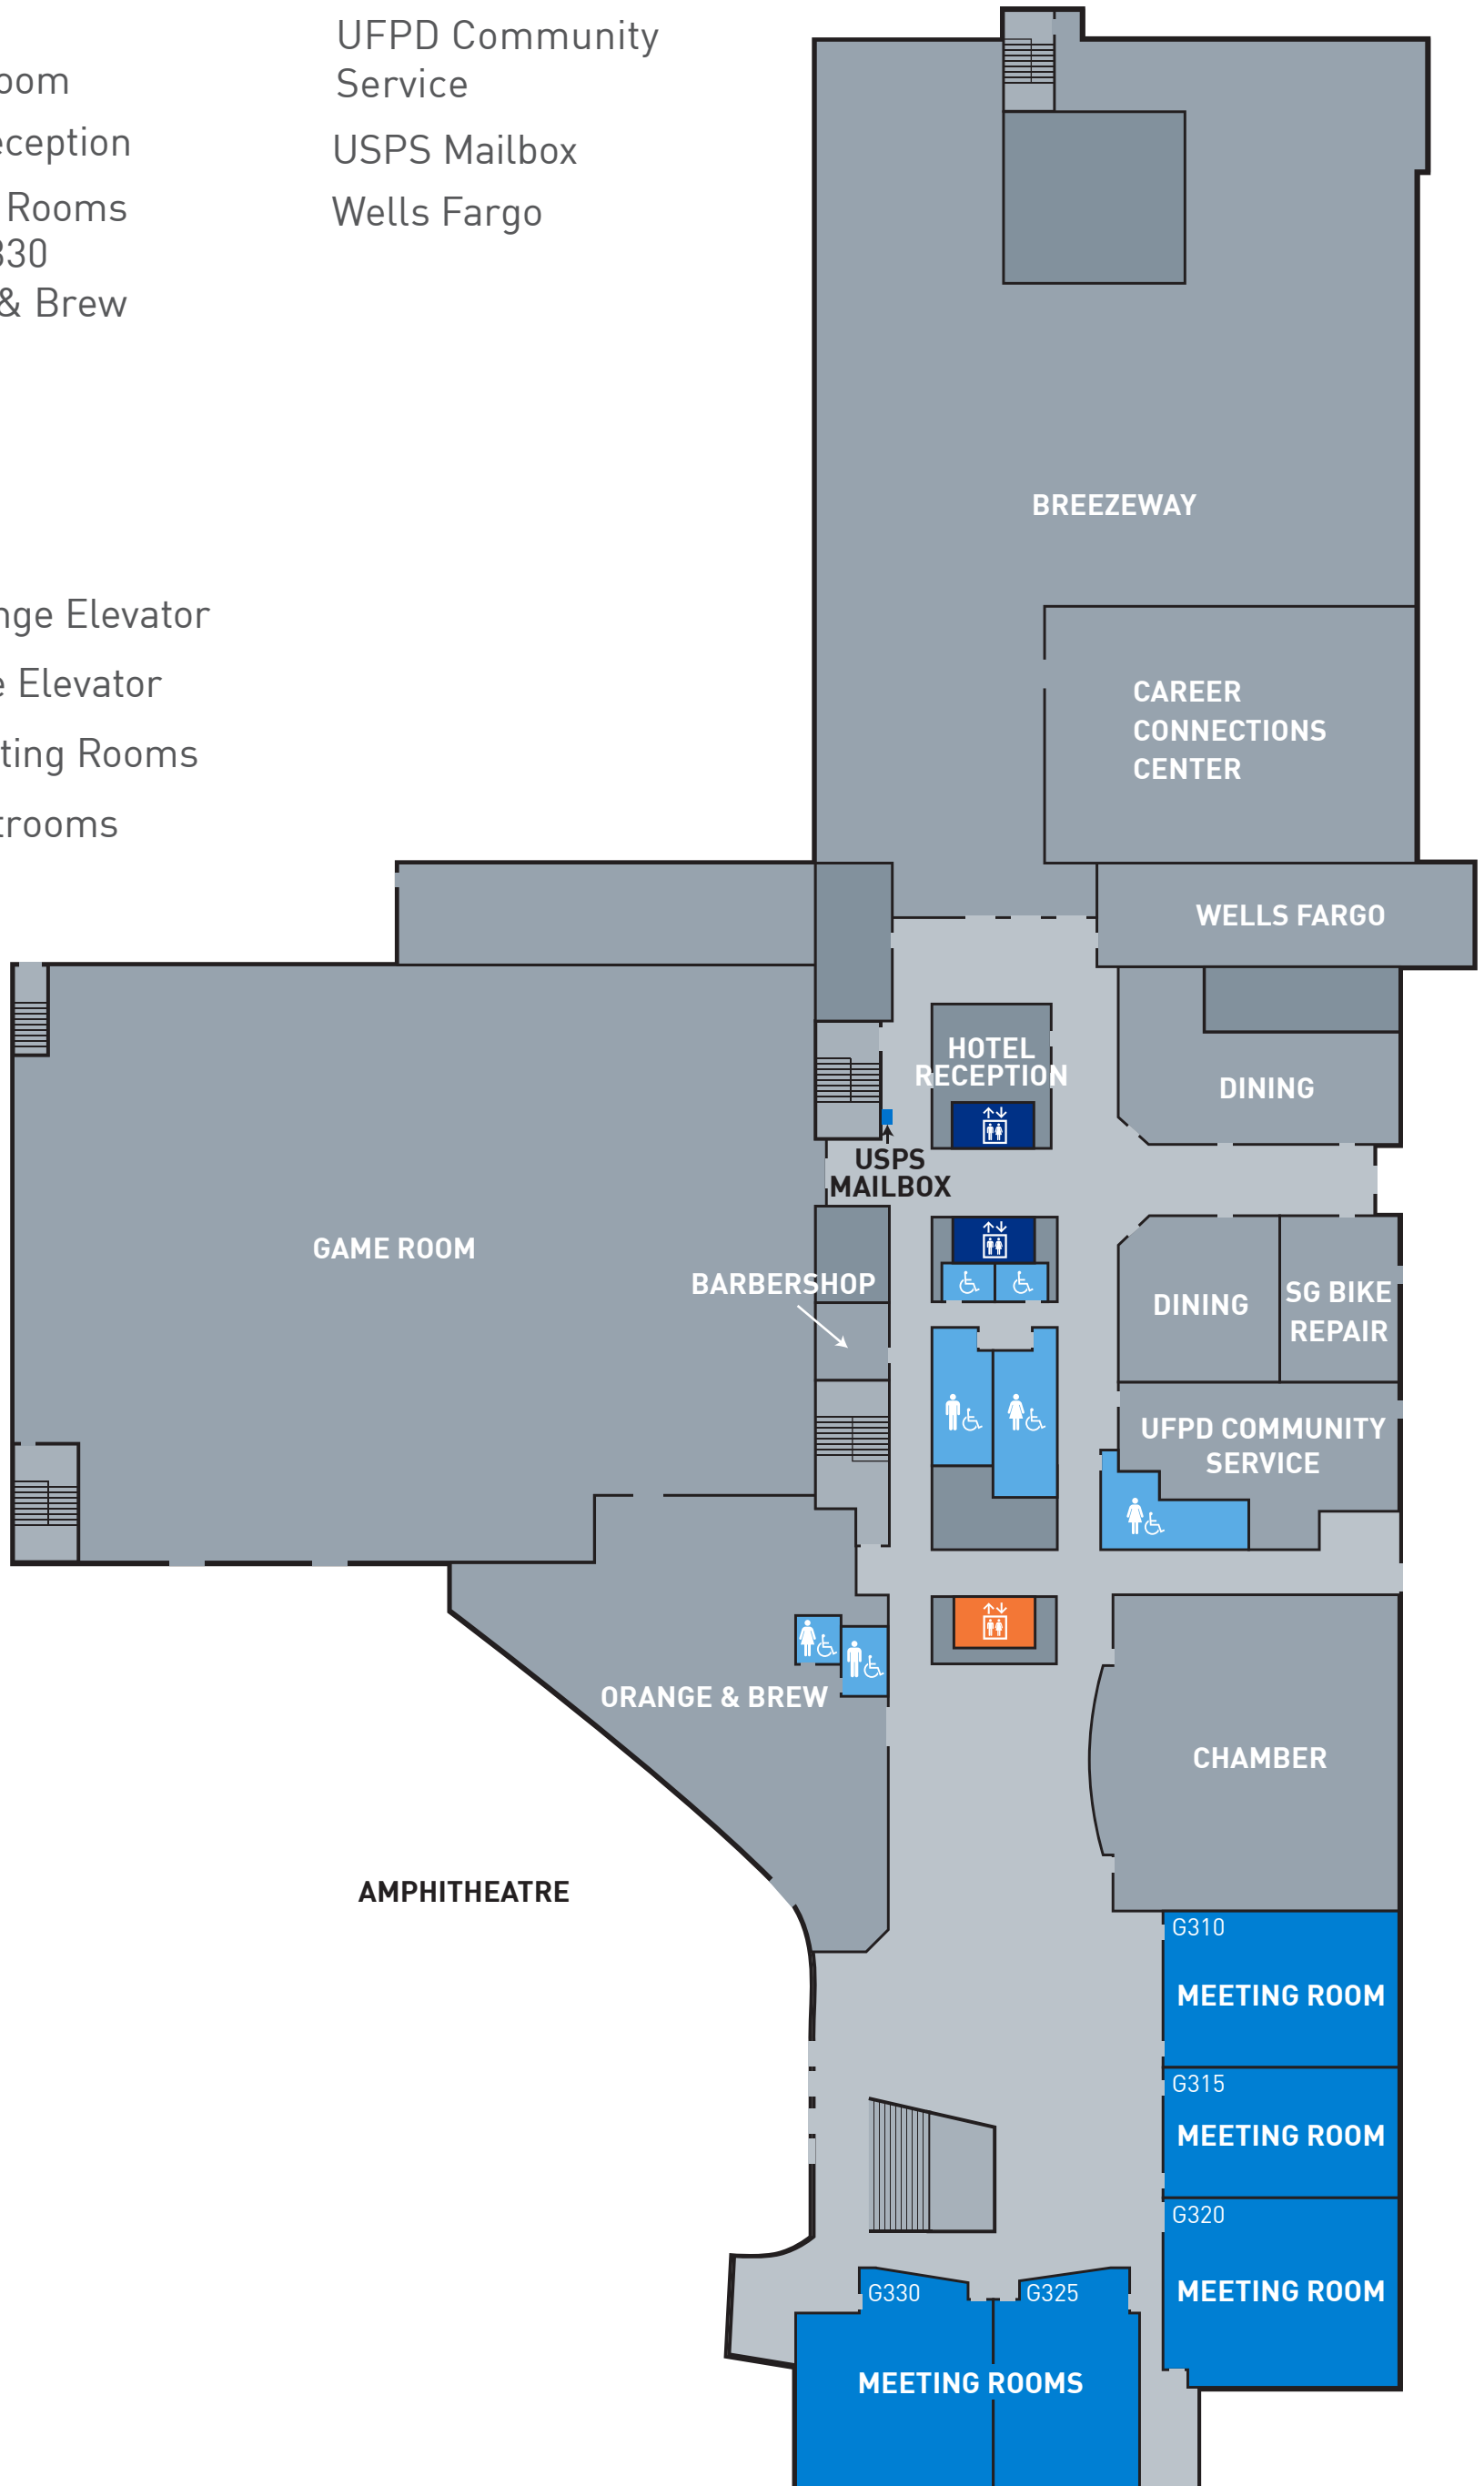

GROUND LEVEL

Barbershop
Career Connections
Center
Game Room
Hotel Reception
Meeting Rooms
G310-G330
Orange & Brew

Senate Chamber
SG Bike Repair
UFPD Community
Service
USPS Mailbox
Wells Fargo

- Orange Elevator
- Blue Elevator
- Meeting Rooms
- Restrooms

LEVEL 1

Career Connections Center
 Catering
 Constans Theatre
 Event Services
 Food Court
 GatorWell Health
 Promotion Services
 Information Desk

Reitz Union
 Administration
 UF Bookstore

ACCESS TO
 Business Services
 Division
 Gator 1 Central
 Parking Garage
 Welcome Center

- Orange Elevator
- Blue Elevator
- Meeting Rooms
- Restrooms

LEVEL 2

Auditorium
 Center for Inclusion and Multicultural Engagement
 David and Wanda Brown Center for Leadership and Service
 The Gallery
 Grand Ballroom

Reflection Room

Rion Ballroom

Sorority and Fraternity Life

Student Activities and Involvement

Student Government

Student Government Finance

Student Legal Services

- Orange Elevator
- Blue Elevator
- Meeting Rooms
- Restrooms